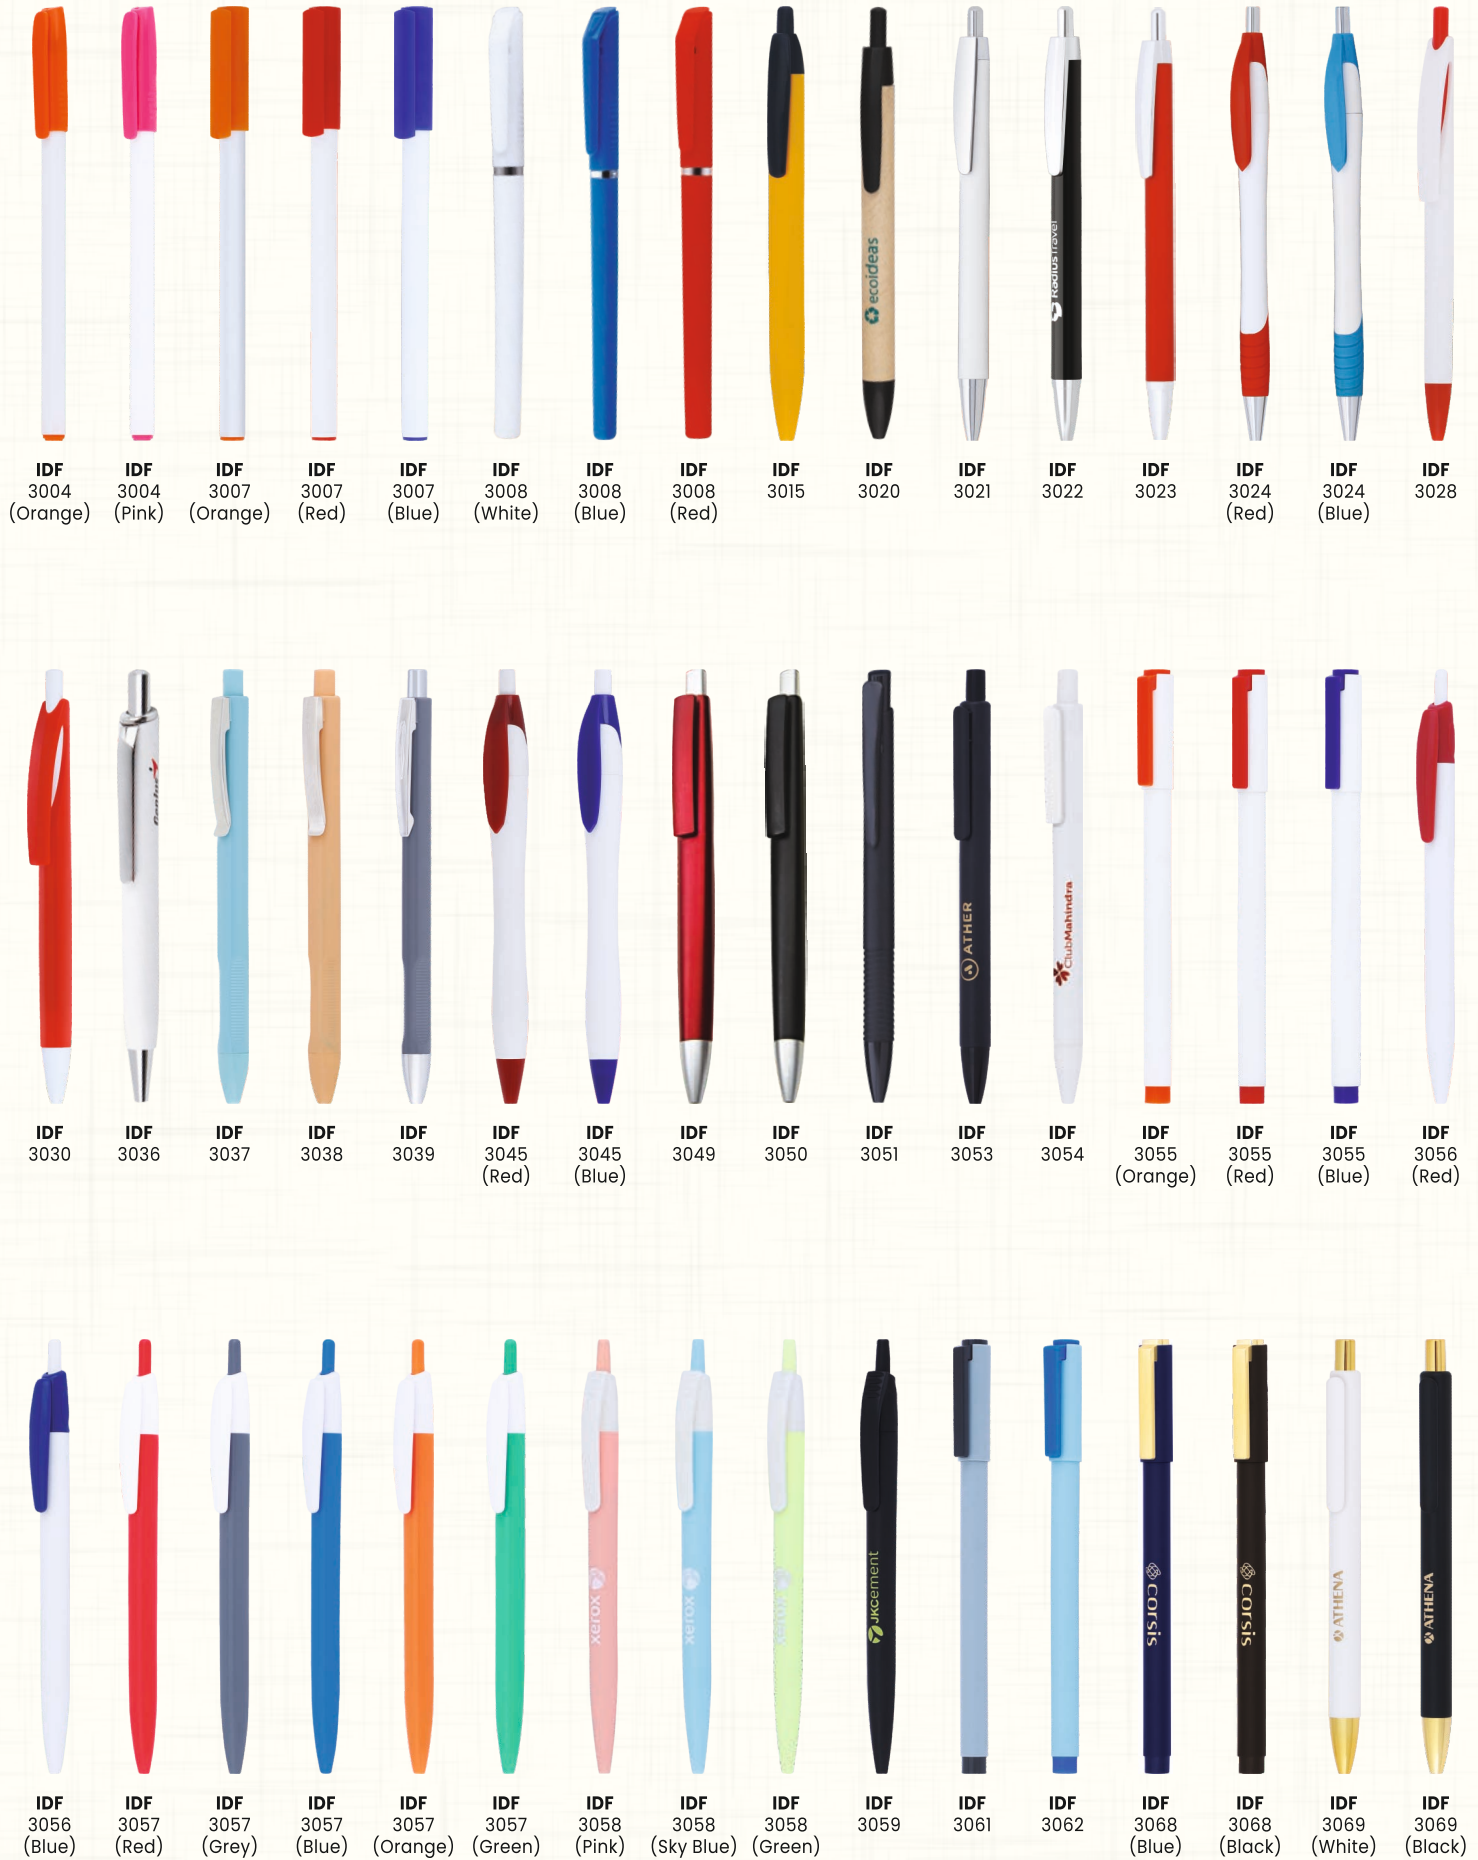

PLASTIC PENS

PLASTIC PENS

Ease In
Your Hand
Confidence in
Your Word

METAL PENS

IDF 3106

IDF 3111 Green

IDF 3111 Blue

IDF 3115