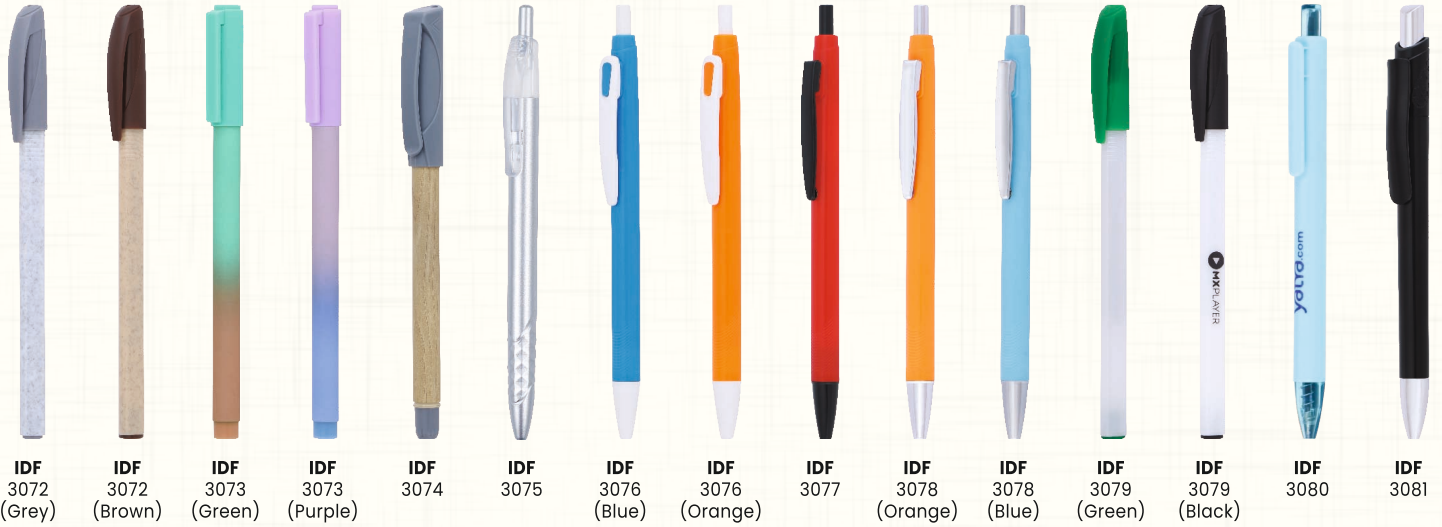

27-34

MEMENTOS & PLAQUES

35-39

TROPHIES & AWARDS

40-42

STAR AWARDS

43

MEDALS & MEDALLION

PLASTIC PENS

PLASTIC PENS

Ease In
Your Hand
Confidence in
Your Word

METAL PENS

IDF 3106

IDF 3111 Green

IDF 3111 Blue

IDF 3115